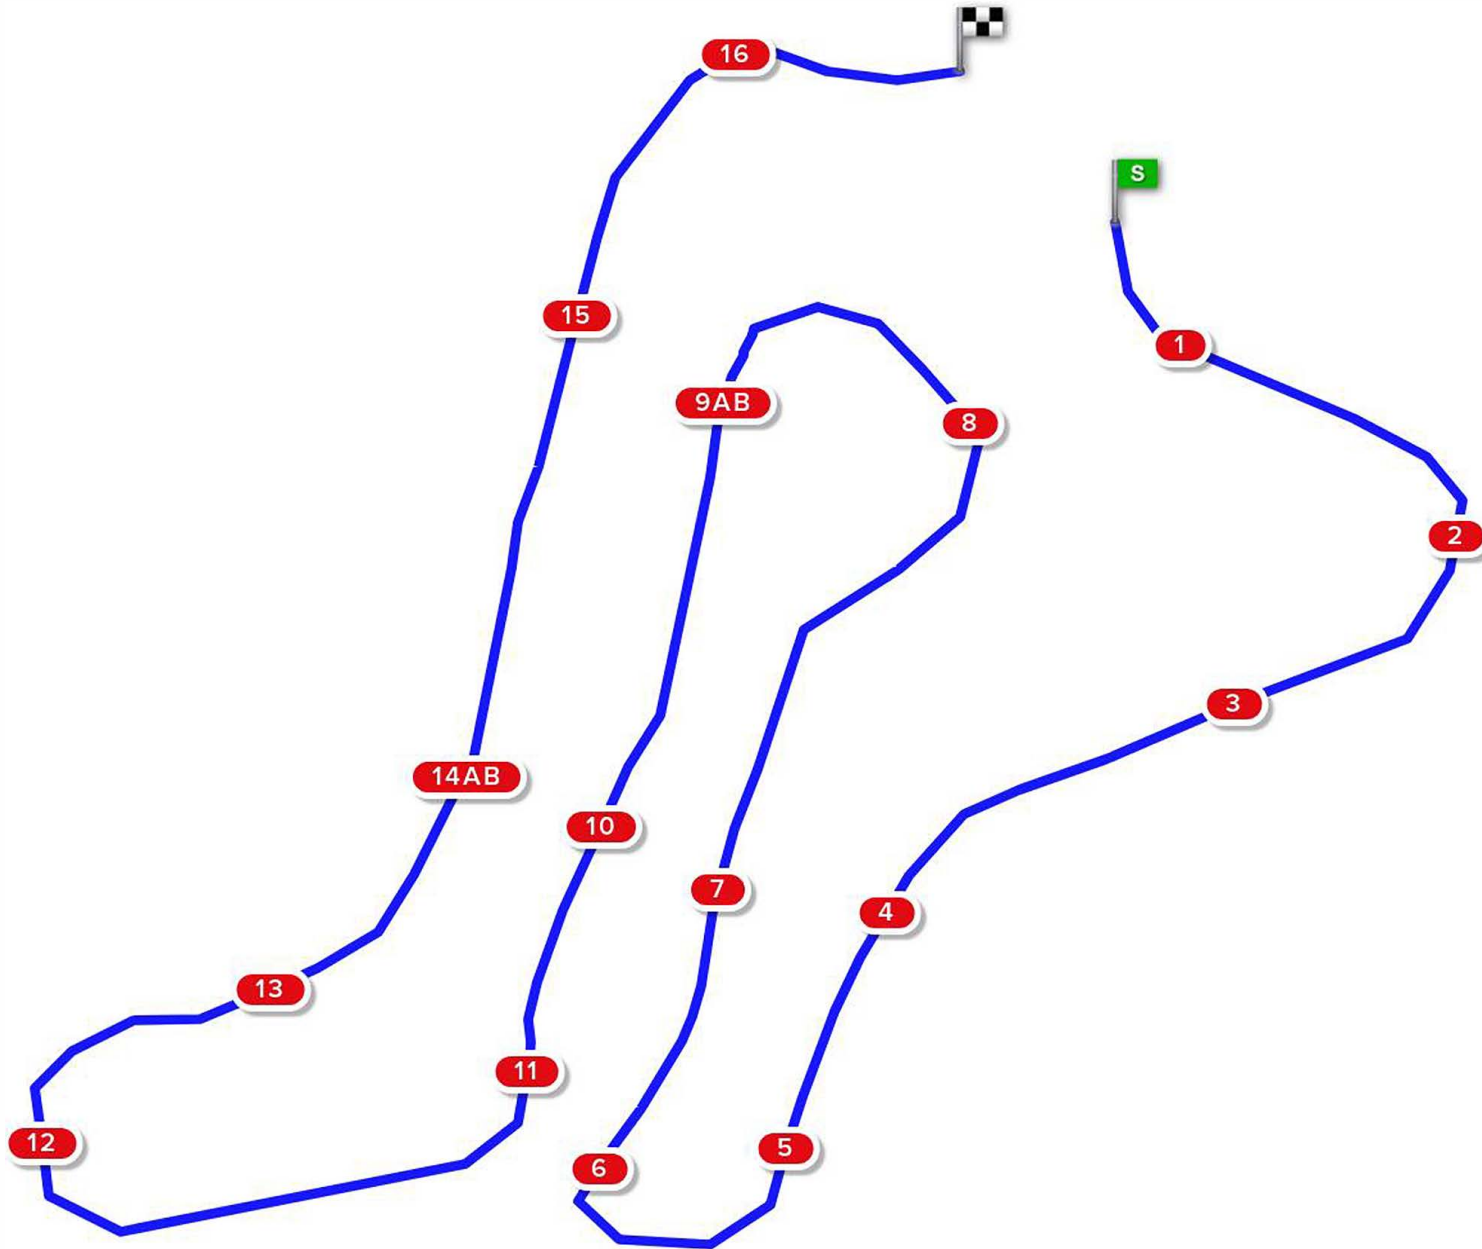

# PCV Grade 3

<b>Efforts:</b> 23	<b>Opt. Time:</b> 5m 50s
<b>Distance:</b> 2100 m	<b>Time Limit:</b> 11m 40s
<b>Speed:</b> 360 m/min	<b>Minimum:</b> 5m 50s

- 1 Rising Rails
- 2 Oxer
- 3 Seat
- 4 Log
- SAB** Rustic Corner
- 6 Picnic Table
- 7 Ditch & Brush
- 8 Brush
- 9AB** Water
- 10 Trakehner
- 11 Sloping Oxer
- 12AB** Houses
- 13AB** Hollows
- 14 Apex
- 15 Ski Jump
- 16AB** Brown Rolls
- 17 Feeder
- 18 Garden

**9AB** Hollows

**10** Sheep Shelter

**11** Ski Jump

**12** Half Round

**13** Hayrack

**14** Fruit Box

# PCV Grade 5

<b>Efforts:</b> 18	<b>Opt. Time:</b> 4m 45s
<b>Distance:</b> 1520 m	<b>Time Limit:</b> 9m 30s
<b>Speed:</b> 320 m/min	<b>Minimum:</b> 5m 52s

- 1 Start Rails
- 2 Oxer
- 3 Log
- 4 Rails
- 5 Purple Pipe
- 6 Barrel Roll
- 7 Half Round
- 8 Ski Jump
- 9AB Log Combo
- 10 Horse Shoe
- 11 Timber Stack
- 12 Garden Box
- 13 Bench
- 14AB Railway Crossing
- 15 Hayrack
- 16 Flower Box