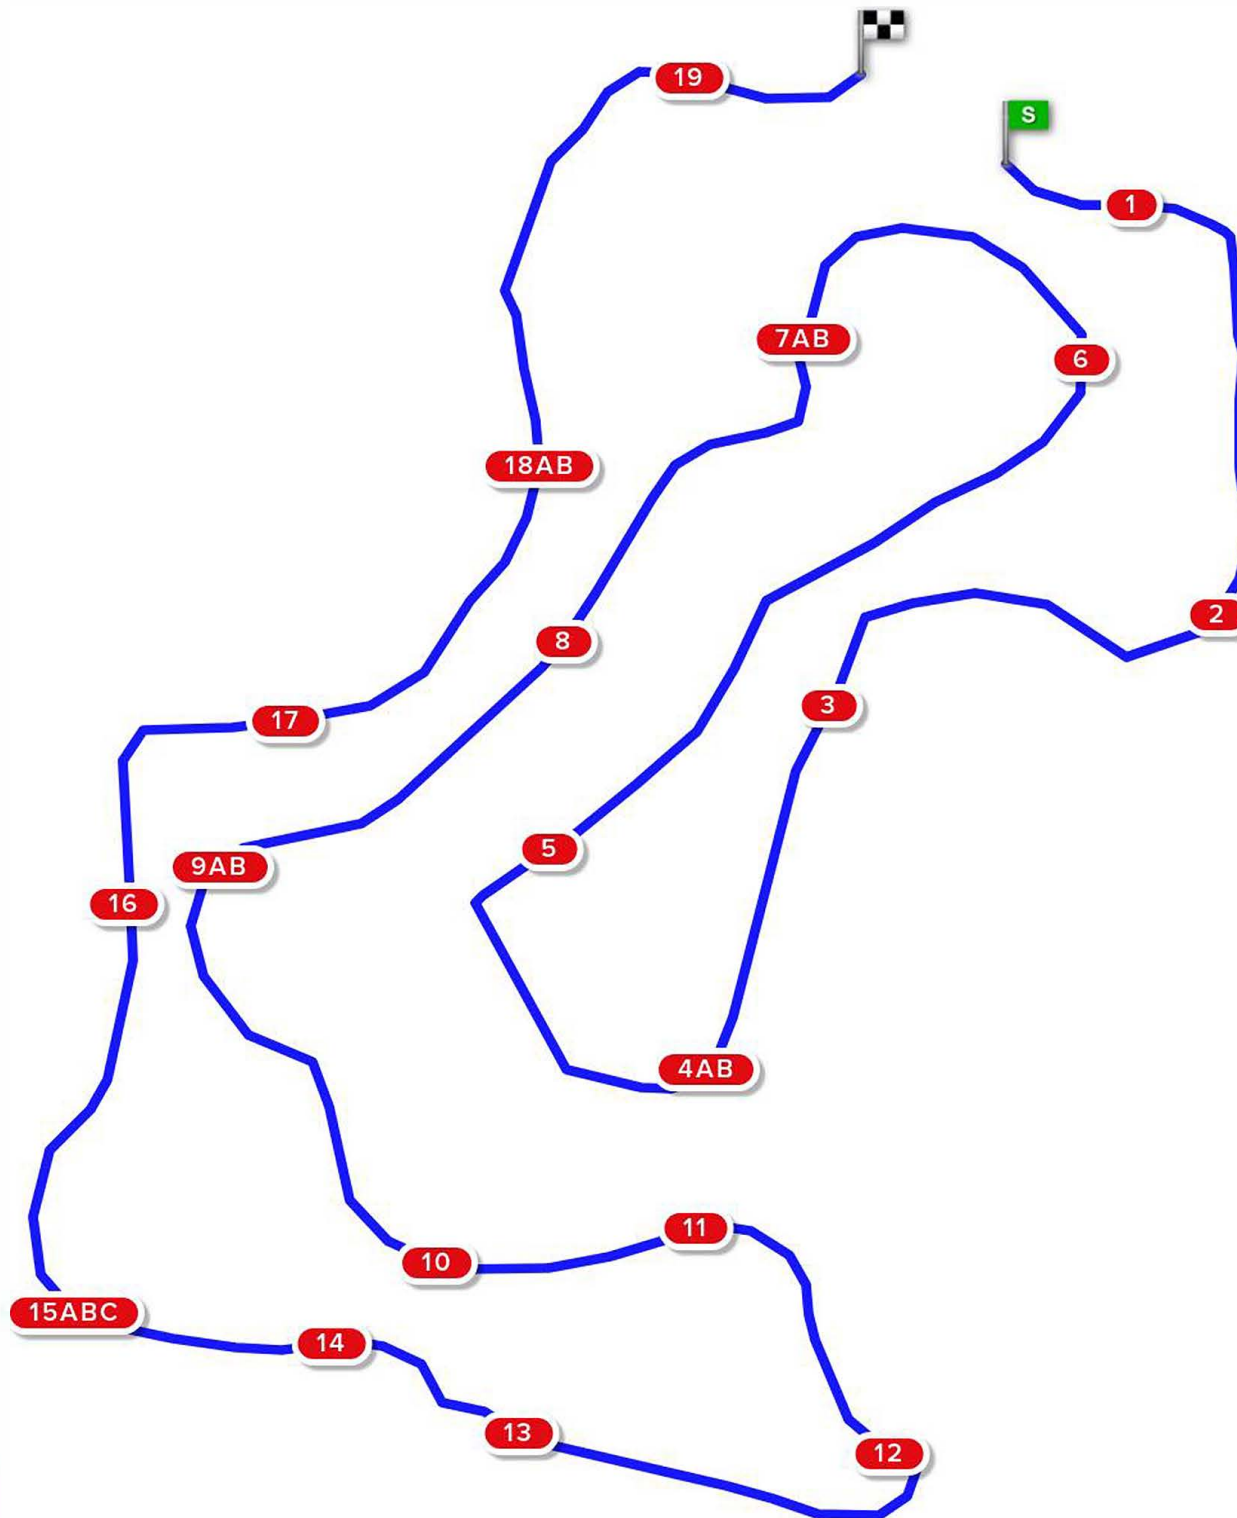

# PCV Grade 1

Efforts: 25

Opt. Time: 5m 29s

Distance: 2630 m

Time Limit: 10m 58s

Speed: 480 m/min

1 Start Log

2 Feeder

11 Suspended Log

12 Woodstock Corner

13 Seville Roll

14 Seat

15ABC Hollows

16 Garden Box

17 Trakehner

18AB Mound Brush

19 Trakehner

20 Brush Mound

21 Fruit Box

10 Suspended log

11 Woodstock Corner

12 Rollover

13 Seat

**14ABC** Hollows

**15AB** Houses

16 Trakehner

17 Mound Brush