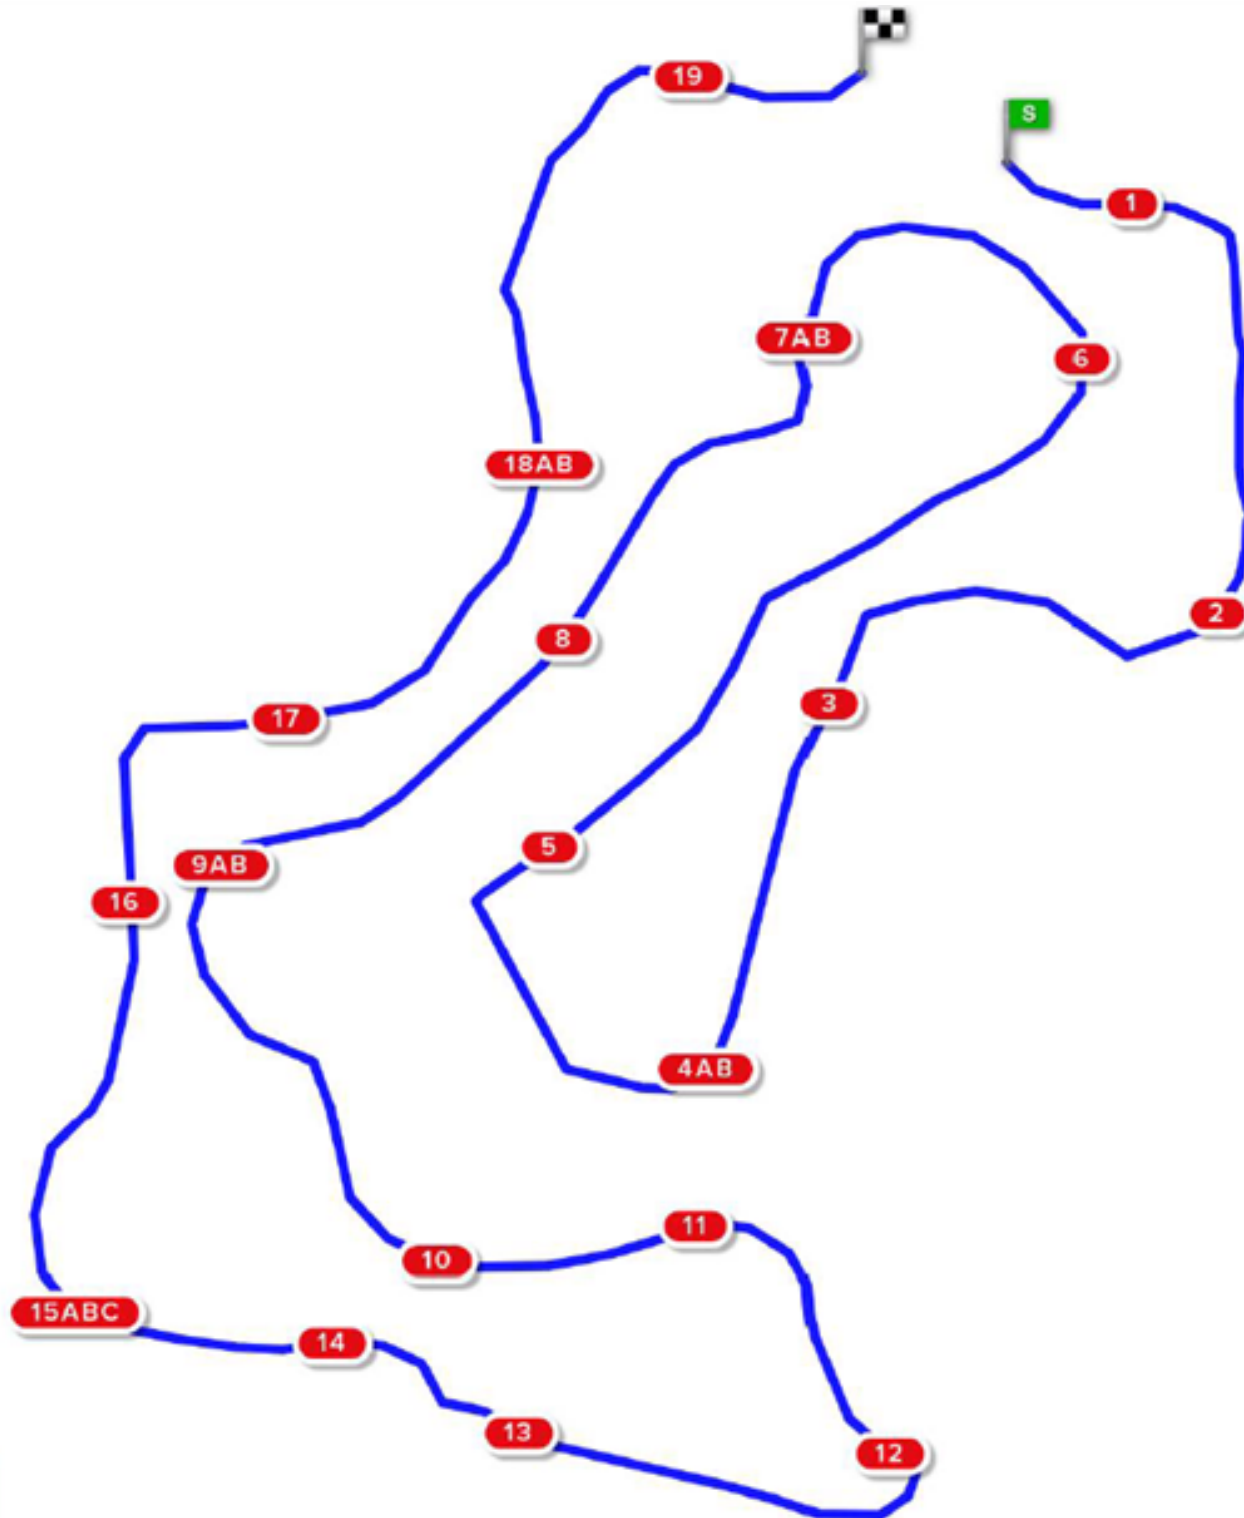

# PCV Championship

Efforts: 30

Opt. Time: 5m 56s

Distance: 2850 m

Time Limit: 11m 52s

Speed: 480 m/min

1 Start Log

2 Crazy Gum

19 Trakehner

20 Brush Mound

21 Fruit Box