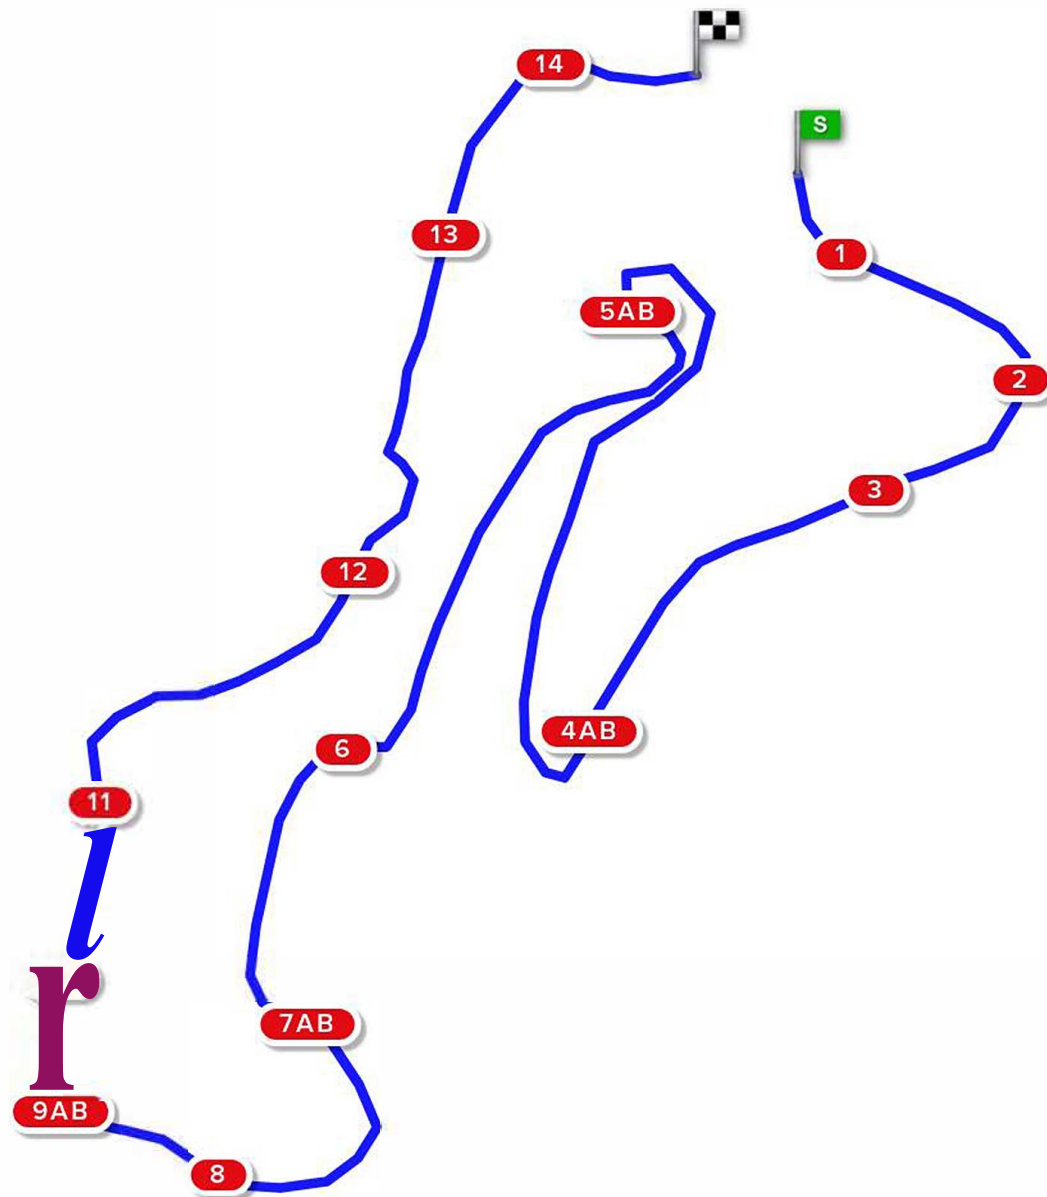

# PCV Grade 3

<b>Efforts:</b> 23	<b>Opt. Time:</b> 5m 50s
<b>Distance:</b> 2100 m	<b>Time Limit:</b> 11m 40s
<b>Speed:</b> 360 m/min	<b>Minimum:</b> 5m 50s

- 1 Rising Rails
- 2 Oxer
- 3 Seat
- 4 Log
- SAB** Rustic Corner
- 6 Picnic Table
- 7 Ditch & Brush
- 8 Brush
- 9AB** Water
- 10 Trakehner
- 11 Sloping Oxer
- 12AB** Houses
- 13AB** Hollows
- 14 Apex
- 15 Ski Jump
- 16AB** Brown Rolls
- 17 Feeder
- 18 Garden

# PCV Grade 4

Red Numbers

**Efforts:** 18

**Distance:** 1880 m

**Speed:** 320 m/min

**Opt. Time:** 5m 52s

**Time Limit:** 11m 44s

**Minimum:** 5m 52s